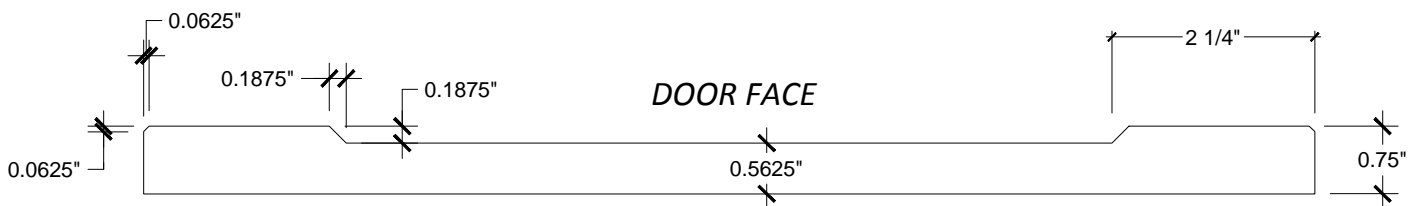

DOOR SPECIFICATIONS

Construction Type - 3/4" MDF

Square Corners

V-Groove

Panel - 3/16" Recessed

Outside Edge - 1/16" Bevel

Minimum Width 7"

Minimum Height 5.25"

A profiled MDF door with an eased edge profile. Available in a wide variety of vinyl or paint finishes. White melamine back is standard.

DOOR PROFILE

77 Mountain View Road
Winnipeg, MB R3C 2E6
204-779-3000