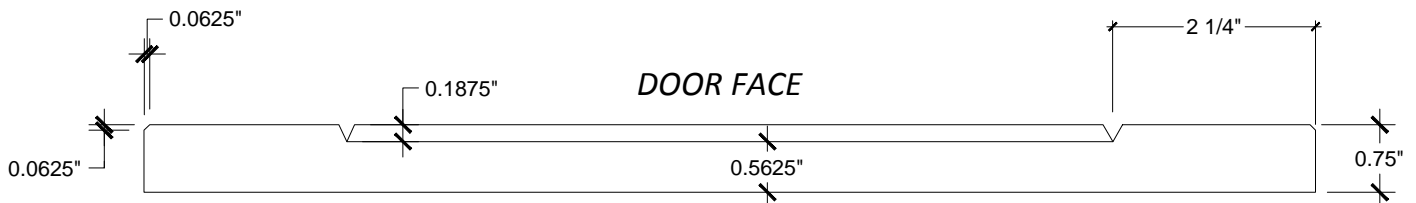

### DOOR SPECIFICATIONS

Construction Type - 3/4" MDF

Square Corners

V-Groove

Panel - 3/16" Recessed

Outside Edge - 1/16" Bevel

Minimum Width 7"

Minimum Height 5.25"

**A profiled MDF door with an eased edge profile. Available in a wide variety of vinyl or paint finishes. White melamine back is standard.**

### DOOR PROFILE

77 Mountain View Road  
Winnipeg, MB R3C 2E6  
204-779-3000

CATEGORY

DOOR STYLE

DATE

**PROFILED**

**VICTORIAN**

**07-01-20**