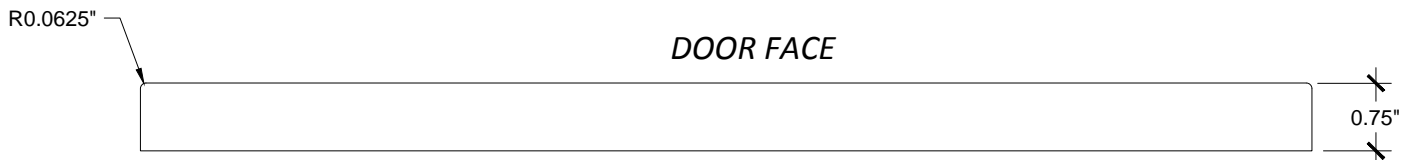

**DOOR SPECIFICATIONS**

Construction Type - 3/4" MDF

Minimum Width 6"

Minimum Height 3 1/2"

A flat faced MDF door with an eased edge profile.  
Available in a wide variety of vinyl or paint finishes.  
White melamine back is standard.

**DOOR PROFILE**

	77 Mountain View Road Winnipeg, MB R3C 2E6 204-779-3000		<b>CATEGORY</b>	<b>DOOR STYLE</b>	<b>DATE</b>
			<b>PROFILED</b>	<b>ROSEBURG</b>	<b>07-01-20</b>