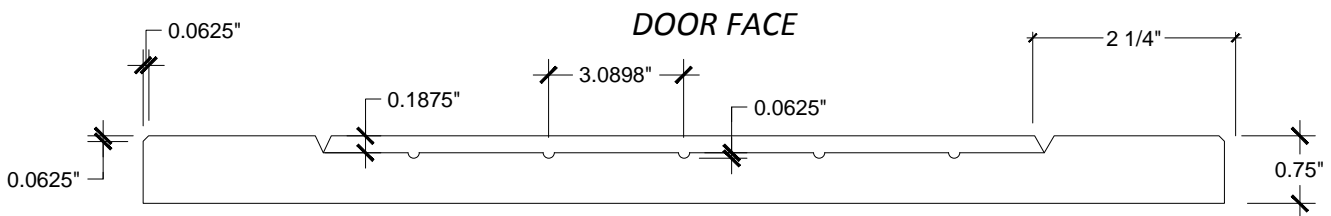

DOOR SPECIFICATIONS

Construction Type - 3/4" MDF

Square Corners

V-Groove

Panel - 3/16" Recessed Beadboard

Outside Edge - 1/16" Bevel

Minimum Width 7"

Minimum Height 5.25"

A profiled MDF door with an eased edge profile. Available in a wide variety of vinyl or paint finishes. White melamine back is standard.

DOOR PROFILE

77 Mountain View Road
Winnipeg, MB R3C 2E6
204-779-3000